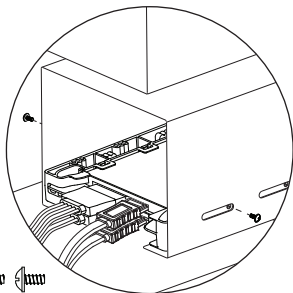

1

Installation Guide • Installationsanleitung • Guide d'Installation • Guía de instalación • 製品の組み込み手順について • 操作步驟 • 操作步驟

1-1

1-2

\ Click! /

Insert the SSD/HDD until a **click** sound is audible to indicate the drive is secured.

1-3

Eject the SSD/HDD by pressing the ejection button shown above in a pinch like motion.

1-4

1-5

Package include 4pcs screws.

NOTE • HINWEIS • Remarques • NOTA • お知らせ • 注釋 • 备注：

ICY DOCK will not be liable for any software, hardware, or data stored within or interfacing with ICY DOCK products which results in damage or malfunction. ICY DOCK will only be responsible for repairs and services of ICY DOCK products.