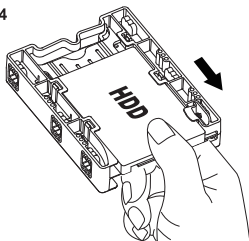

EZ-FIT LITE MB290SP-B

DUAL 2.5" to 3.5" Hard Drive & SSD Bracket

\ Click! /

User Manual

Bedienungsanleitung
 Manuel d'utilisation
 Manual de instrucciones
 説明書
 說明書
 说明书

Insert the SSD/HDD until a " Click " sound is audible to indicate the drive is secured.

1

Installation Guide • Installationsanleitung • Guide d'Installation • Guía de instalación • 製品の組み込み手順について • 操作步驟 • 操作步驟

1-1

1-2

\ Click! /

Insert the SSD/HDD until a **click** sound is audible to indicate the drive is secured.

1-3

Eject the SSD/HDD by pressing the ejection button shown above in a pinch like motion.

1-4

1-5

Package include 4pcs screws.

NOTE • HINWEIS • Remarques • NOTA • お知らせ • 注釋 • 备注：

ICY DOCK will not be liable for any software, hardware, or data stored within or interfacing with ICY DOCK products which results in damage or malfunction. ICY DOCK will only be responsible for repairs and services of ICY DOCK products.