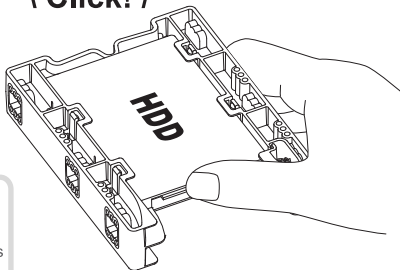

EZ-FIT LITE MB290SP-B

DUAL 2.5" to 3.5" Hard Drive & SSD Bracket

\ Click! /

User Manual

Bedienungsanleitung
 Manuel d'utilisation
 Manual de instrucciones
 説明書
 說明書
 说明书

Insert the SSD/HDD until a " Click " sound is audible to indicate the drive is secured.

1

Installation Guide • Installationsanleitung • Guide d'Installation • Guía de instalación • 製品の組み込み手順について • 操作步驟 • 操作步驟

1-1

1-2

\ Click! /

Insert the SSD/HDD until a **click** sound is audible to indicate the drive is secured.

1-3

Eject the SSD/HDD by pressing the ejection button shown above in a pinch like motion.

1-4

1-5

Package include 4pcs screws.

NOTE • HINWEIS • Remarques • NOTA • お知らせ • 注釋 • 备注：

ICY DOCK will not be liable for any software, hardware, or data stored within or interfacing with ICY DOCK products which results in damage or malfunction. ICY DOCK will only be responsible for repairs and services of ICY DOCK products.