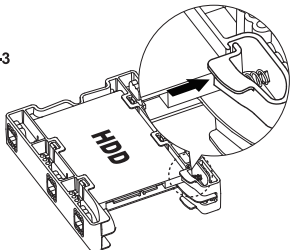

EZ-FIT LITE MB290SP-B

DUAL 2.5" to 3.5" Hard Drive & SSD Bracket

\ Click! /

User Manual

Bedienungsanleitung
 Manuel d'utilisation
 Manual de instrucciones
 説明書
 說明書
 说明书

Insert the SSD/HDD until a " Click " sound is audible to indicate the drive is secured.

1

Installation Guide • Installationsanleitung • Guide d'Installation • Guía de instalación • 製品の組み込み手順について • 操作步驟 • 操作步驟

1-1

1-2

\ Click! /

Insert the SSD/HDD until a **click** sound is audible to indicate the drive is secured.

1-3

Eject the SSD/HDD by pressing the ejection button shown above in a pinch like motion.

1-4

1-5

Package include 4pcs screws.

NOTE • HINWEIS • Remarques • NOTA • お知らせ • 注釋 • 备注：

ICY DOCK will not be liable for any software, hardware, or data stored within or interfacing with ICY DOCK products which results in damage or malfunction. ICY DOCK will only be responsible for repairs and services of ICY DOCK products.