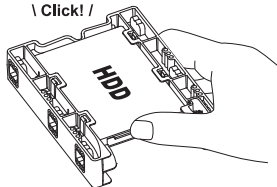

EZ-FIT LITE MB290SP-B

DUAL 2.5" to 3.5" Hard Drive & SSD Bracket

\ Click! /

User Manual

Bedienungsanleitung
 Manuel d'utilisation
 Manual de instrucciones
 説明書
 說明書
 说明书

Insert the SSD/HDD until a " Click " sound is audible to indicate the drive is secured.

1

Installation Guide • Installationsanleitung • Guide d'Installation • Guía de instalación • 製品の組み込み手順について • 操作步驟 • 操作步驟

1-1

1-2

\ Click! /

Insert the SSD/HDD until a **click** sound is audible to indicate the drive is secured.

1-3

Eject the SSD/HDD by pressing the ejection button shown above in a pinch like motion.

1-4

1-5

Package include 4pcs screws.

NOTE • HINWEIS • Remarques • NOTA • お知らせ • 注釋 • 备注：

ICY DOCK will not be liable for any software, hardware, or data stored within or interfacing with ICY DOCK products which results in damage or malfunction. ICY DOCK will only be responsible for repairs and services of ICY DOCK products.