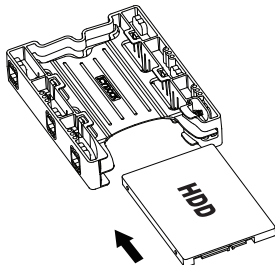

EZ-FIT LITE MB290SP-B

DUAL 2.5" to 3.5" Hard Drive & SSD Bracket

\ Click! /

User Manual

Bedienungsanleitung
 Manuel d'utilisation
 Manual de instrucciones
 説明書
 說明書
 说明书

Insert the SSD/HDD until a " Click " sound is audible to indicate the drive is secured.

1

Installation Guide • Installationsanleitung • Guide d'Installation • Guía de instalación • 製品の組み込み手順について • 操作步驟 • 操作步驟

1-1

1-2

\ Click! /

Insert the SSD/HDD until a **click** sound is audible to indicate the drive is secured.

1-3

Eject the SSD/HDD by pressing the ejection button shown above in a pinch like motion.

1-4

1-5

Package include 4pcs screws.

NOTE • HINWEIS • Remarques • NOTA • お知らせ • 注釋 • 备注：

ICY DOCK will not be liable for any software, hardware, or data stored within or interfacing with ICY DOCK products which results in damage or malfunction. ICY DOCK will only be responsible for repairs and services of ICY DOCK products.